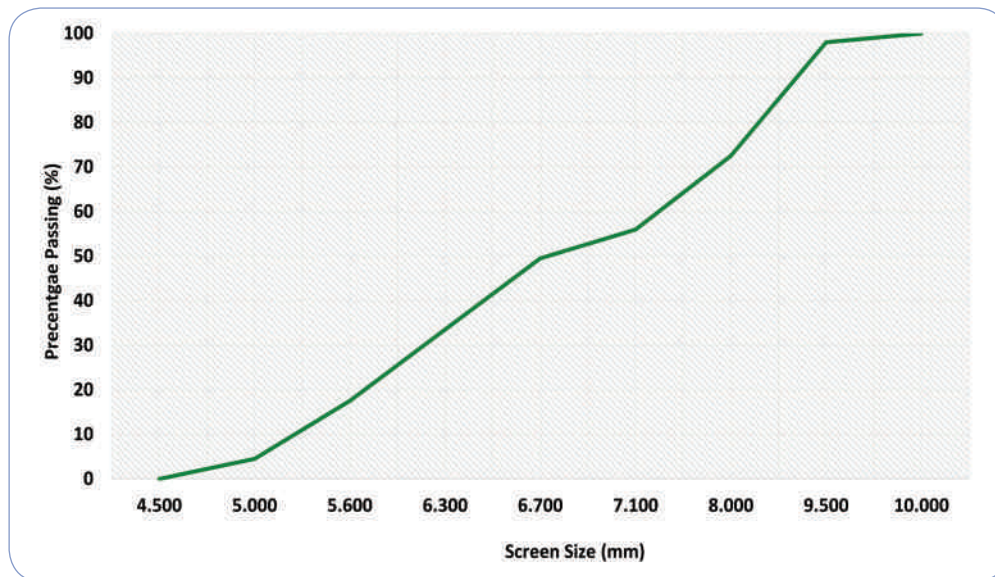

### Physical Data

Particle Shape	Angular
Specific Gravity g/cm <sup>3</sup>	2.7
Hardness (Mohs)	3.0

### Particle Size Distribution