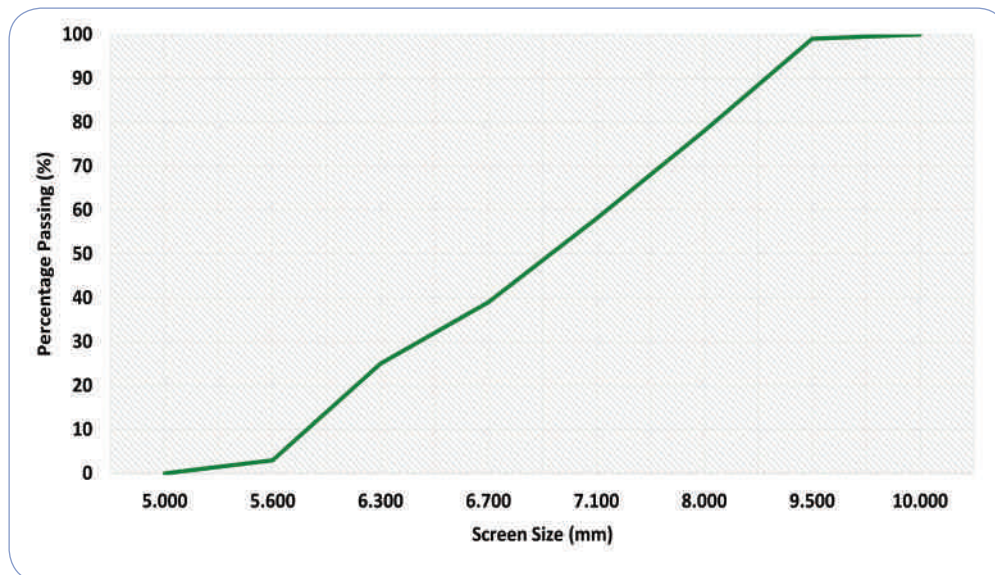

Crushed Mirror Glass Silver Backed 6.0 - 9.0mm

Crushed Mirror Glass Silver Backed is crushed, washed and dried

Commodity Code

7001 001000

Particle Size Distribution

We have the facilities to offer full dry blending and bagging services for the production of Terrazzo type systems to meet specific customer formulations or blend designs.