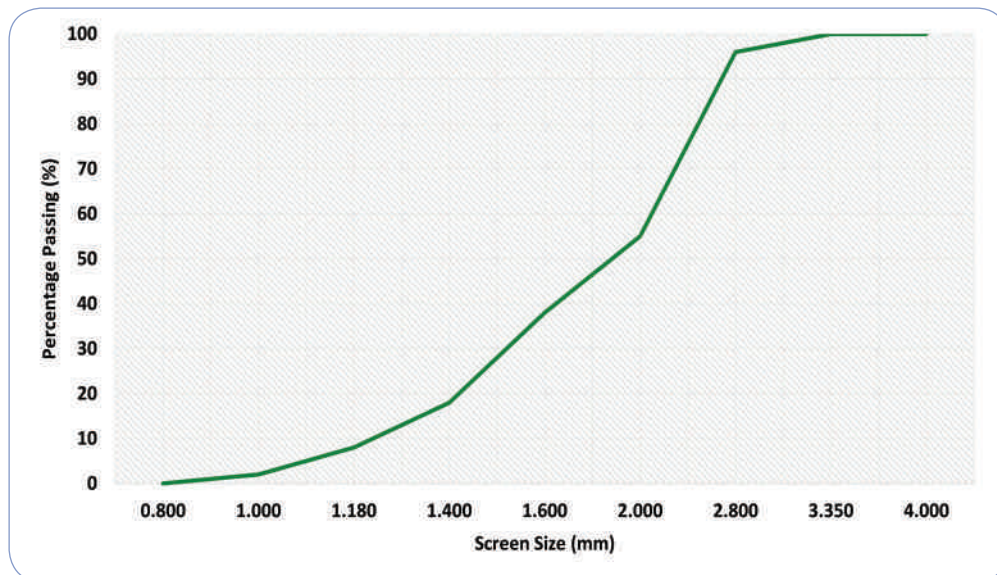

Crushed Mirror Glass Silver Backed 1.0 - 3.0mm

Crushed Mirror Glass Silver Backed is crushed, washed and dried

Commodity Code

7001 001000

Particle Size Distribution

We have the facilities to offer full dry blending and bagging services for the production of Terrazzo type systems to meet specific customer formulations or blend designs.