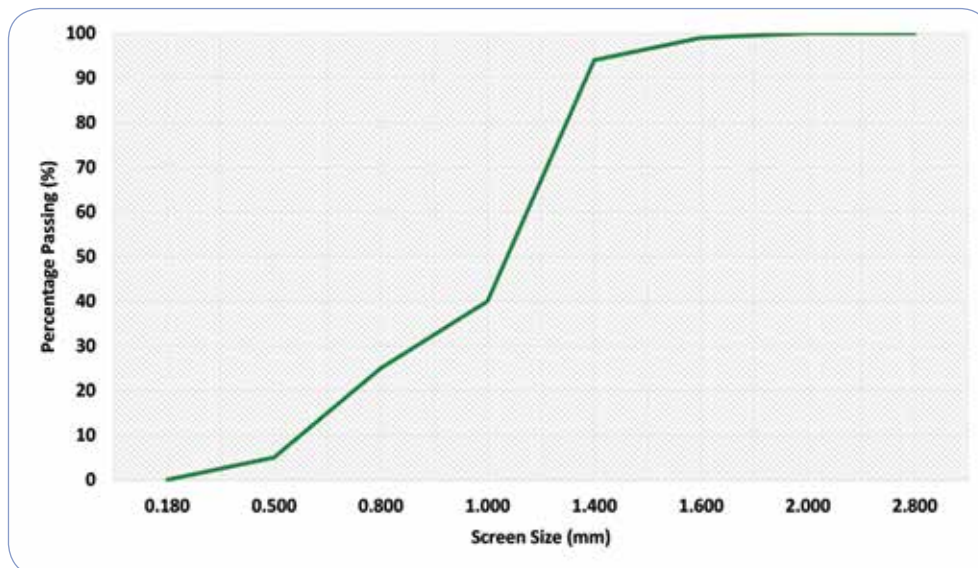

PVA Flakes Size 1

Decorative Vinyl Colour Chips / Flakes

Flakes, also known as colour chip or fleck, are composed of water-based resin materials, inorganic minerals, additives and various pigments.

They are integrally pigmented, brilliantly coloured, random in shape, sized within a standardised range and custom blended with infinite options to achieve optimal appearance and texture qualities with a resin-based flooring or wall-coating system.

Standard Colours

See www.boud.com for the latest range of standard colours and blends

Commodity Code

3206 497090

Particle Size Distribution

Packing

20 Kilo cartons

Issue 1 March 2016

All information is given in good faith but is indicative only and does not constitute a specification.

Boud Minerals Limited

West Bank, Sutton Bridge
Lincolnshire PE12 9UR, UK
Tel: +44 (0)1406 351988
Fax: +44 (0)1406 350897
Email: sales@boud.com
Web: www.boud.com

Boud Minerals AB

Håkantorpsvägen 109
SE-26391 Höganäs, Sweden
Tel: +46 42 333741
Fax: +46 42 333829
Email: sweden@boud.com
Web: www.boud.com