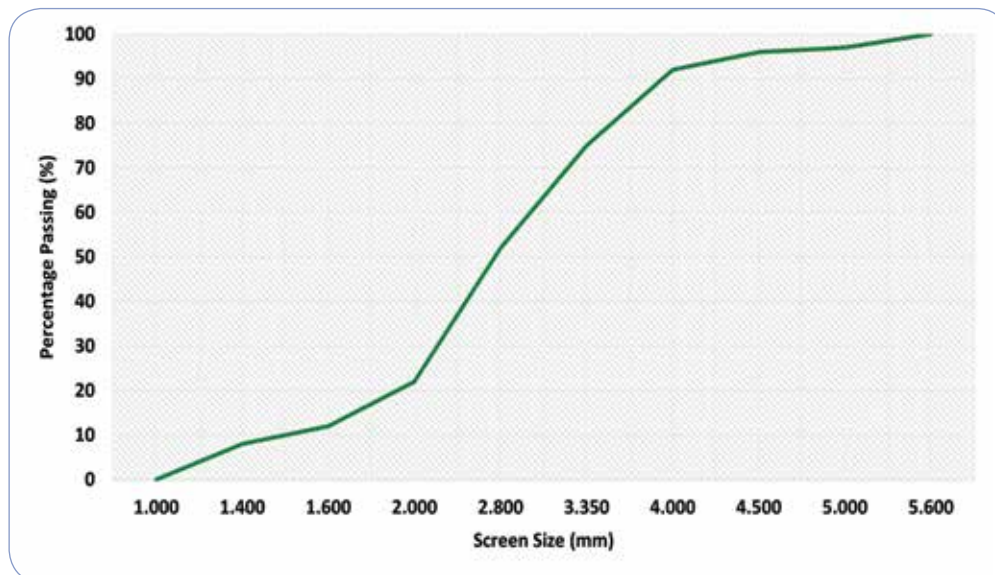

PVA Flakes Size 3

Decorative Vinyl Colour Chips / Flakes

Flakes, also known as colour chip or fleck, are composed of water-based resin materials, inorganic minerals, additives and various pigments.

They are integrally pigmented, brilliantly coloured, random in shape, sized within a standardised range and custom blended with infinite options to achieve optimal appearance and texture qualities with a resin-based flooring or wall-coating system.

Commodity Code

3206 497090

Standard Colours

See www.boud.com for the latest range of standard colours and blends

Particle Size Distribution

Packing

20 Kilo cartons

Issue 1 March 2016

All information is given in good faith but is indicative only and does not constitute a specification.

Boud Minerals Limited

West Bank, Sutton Bridge
Lincolnshire PE12 9UR, UK
Tel: +44 (0)1406 351988
Fax: +44 (0)1406 350897
Email: sales@boud.com
Web: www.boud.com

Boud Minerals AB

Håkantorpsvägen 109
SE-26391 Höganäs, Sweden
Tel: +46 42 333741
Fax: +46 42 333829
Email: sweden@boud.com
Web: www.boud.com