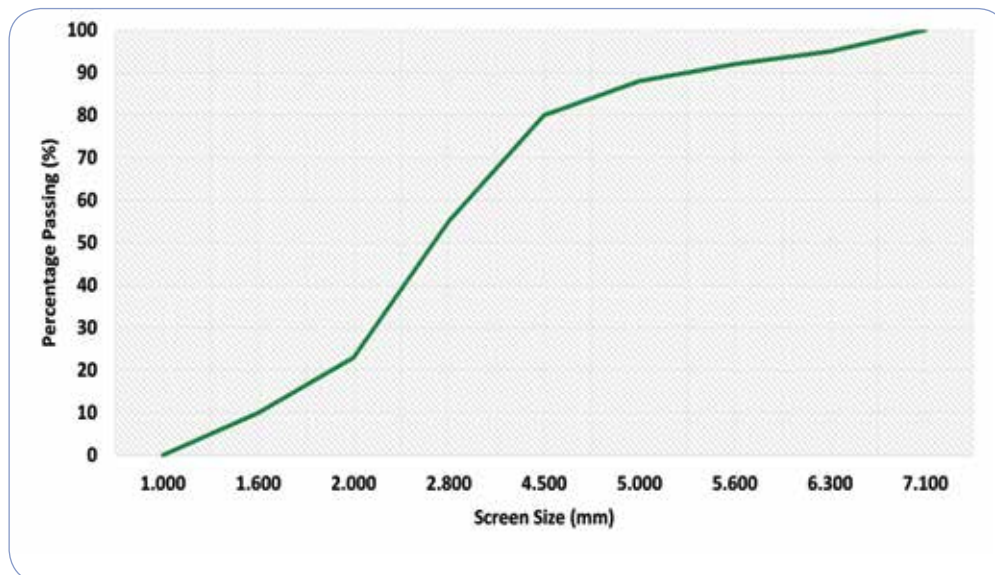

Standard Colours

See www.boud.com for the latest range of standard colours and blends

Commodity Code

2525 10000

Particle Size Distribution

Packing

10 Kilo cartons

Issue 2 March 2016